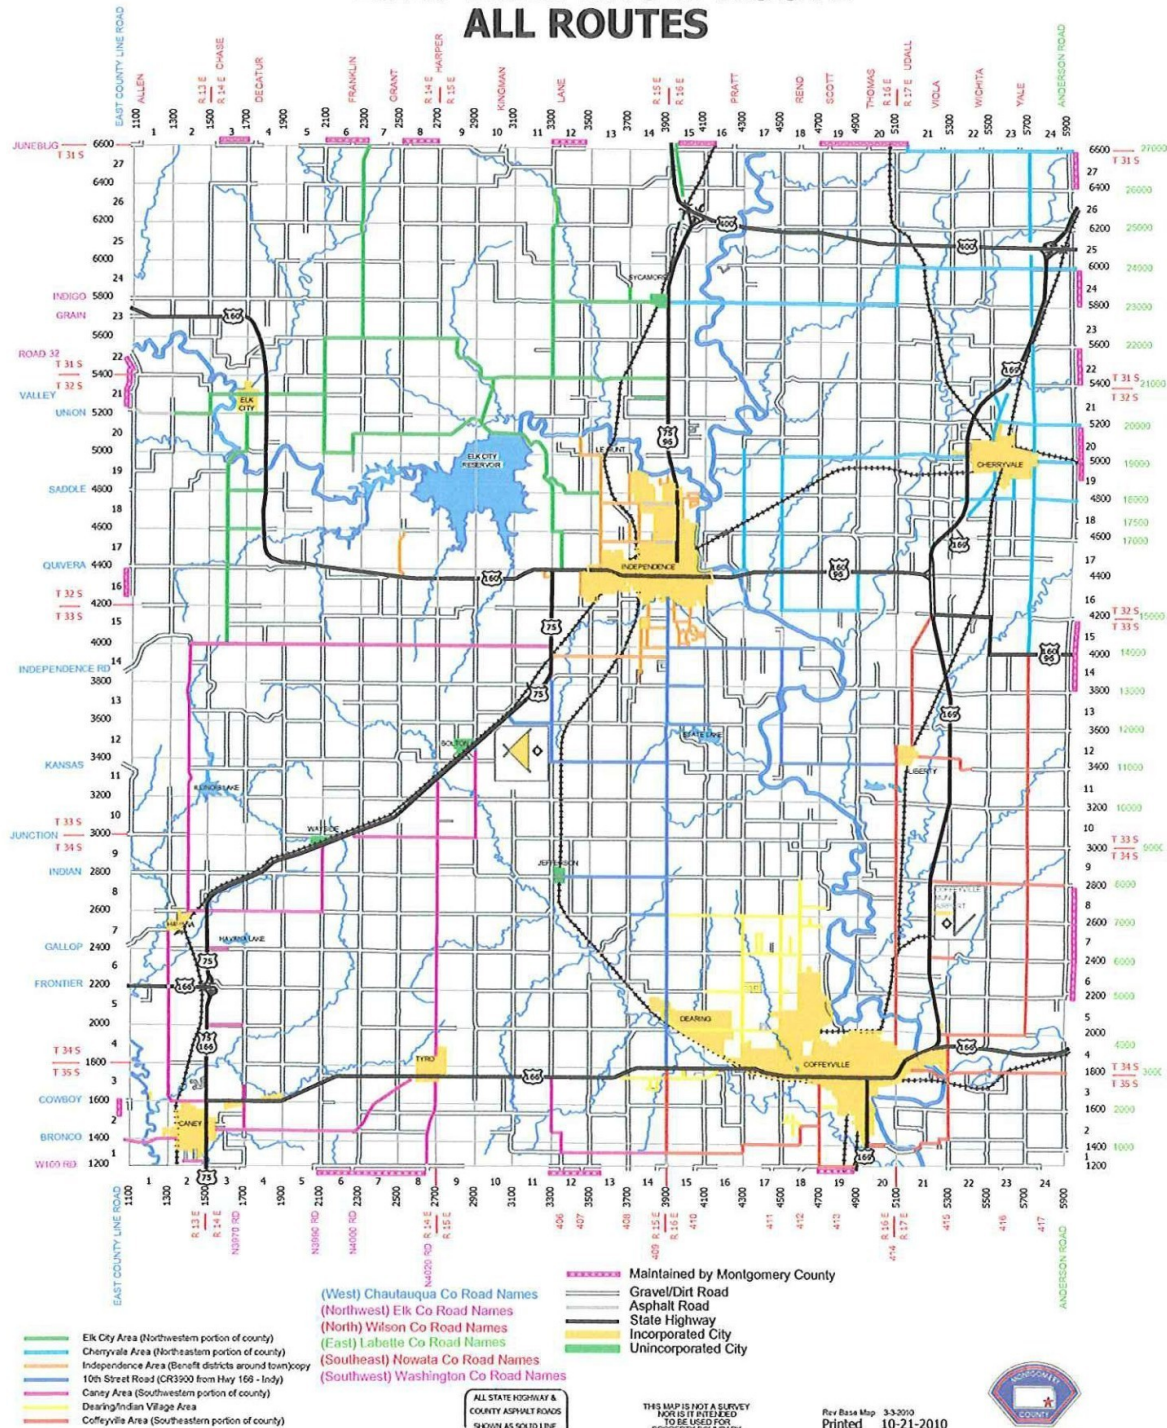

MONTGOMERY COUNTY 2010-2011 SNOW ROUTE ALL ROUTES

Rev Base Map 333010
Printed 10-21-2010

MONTGOMERY COUNTY
DEPARTMENT OF PUBLIC WORKS